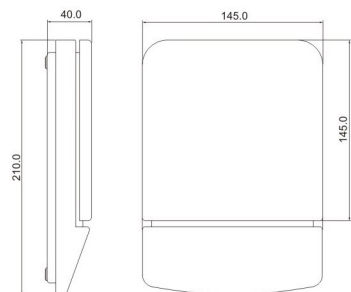

- << Auto zero tracking.
- << Large square pan.
- << Auto backlight (optional).
- << kg/g/lb/oz or g/ct/oz/dwt conversion.
- << 1/5000 ~ 1/30000 resolutions available.
- << Large LCD display(6 digits 15mm high).

FEJ-600C	600g	0.1g
FEJ-1500C	1500g	0.2g

C is counting scale.

- >> **Pan size** 145 X 145 mm
- >> **Net/gross weight** 510 / 625g
- >> **Package** 12 Units in one carton
 - box size 23x16x5.5(cm³)
 - carton size 47x17x34(cm³)
 - Weight 18.7kg

- >> **Operating Temperature** 0 - 40°C (32 - 104°F)
- >> **Power Source** 6 x AA Size Batteries or AC Adaptor 12v/150mA

Other Specifications / Functions Available Upon Request.

ELECTRONIC BALANCE
(Small round pan)

LED DISPLAY BALANCE
(Small SS pan)

COUNTING BALANCE
(Plastical pan)

PRECISION BALANCE
(Large SS pan)

Display area 65 x 23 mm

Dimensions (mm):

Contact Us

Please contact local agency