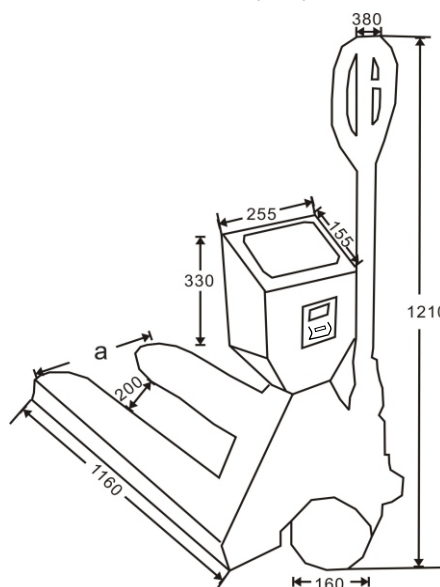

TPS Series Pallet Scales

FEATURES

- Big size LCD display, 52mm digits high, attached white color LED display
- Function include change weighing unit, net/gross shift, pre-tare, Accumulation
- Built-in rechargeable battery, up to 60 hours operate

OPTIONS

- Built-in mini printer

DIMENSION (mm)

Fork Overall Width (a)	
Europe Style	555mm
America Style	688mm

SPECIFICATIONS

Model	TPS-I	TPS-II
Display	52mm LCD display, Attached white color LED display	
Capacity	1t/2t	
External resolution	1/2, 000	
Keypad	7 keys mechanical	
Operation humidity	0~80%	
Operate temp	0°C~+40°C	
ADC	sigma delta	
Power	Rechargeable battery (6V/10Ah) AC adapter (9V/800mA)	
Packing	Carton packing, dimension 0.82 m ³ 40 feet container can load 42 machine, 20 feet container can load 21 machine	